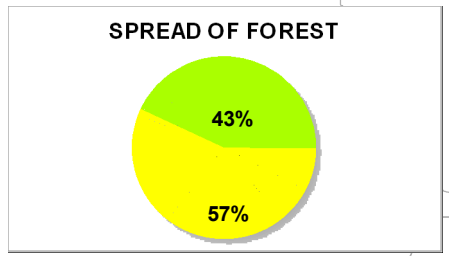

FOREST DEPARTMENT, RAJASTHAN