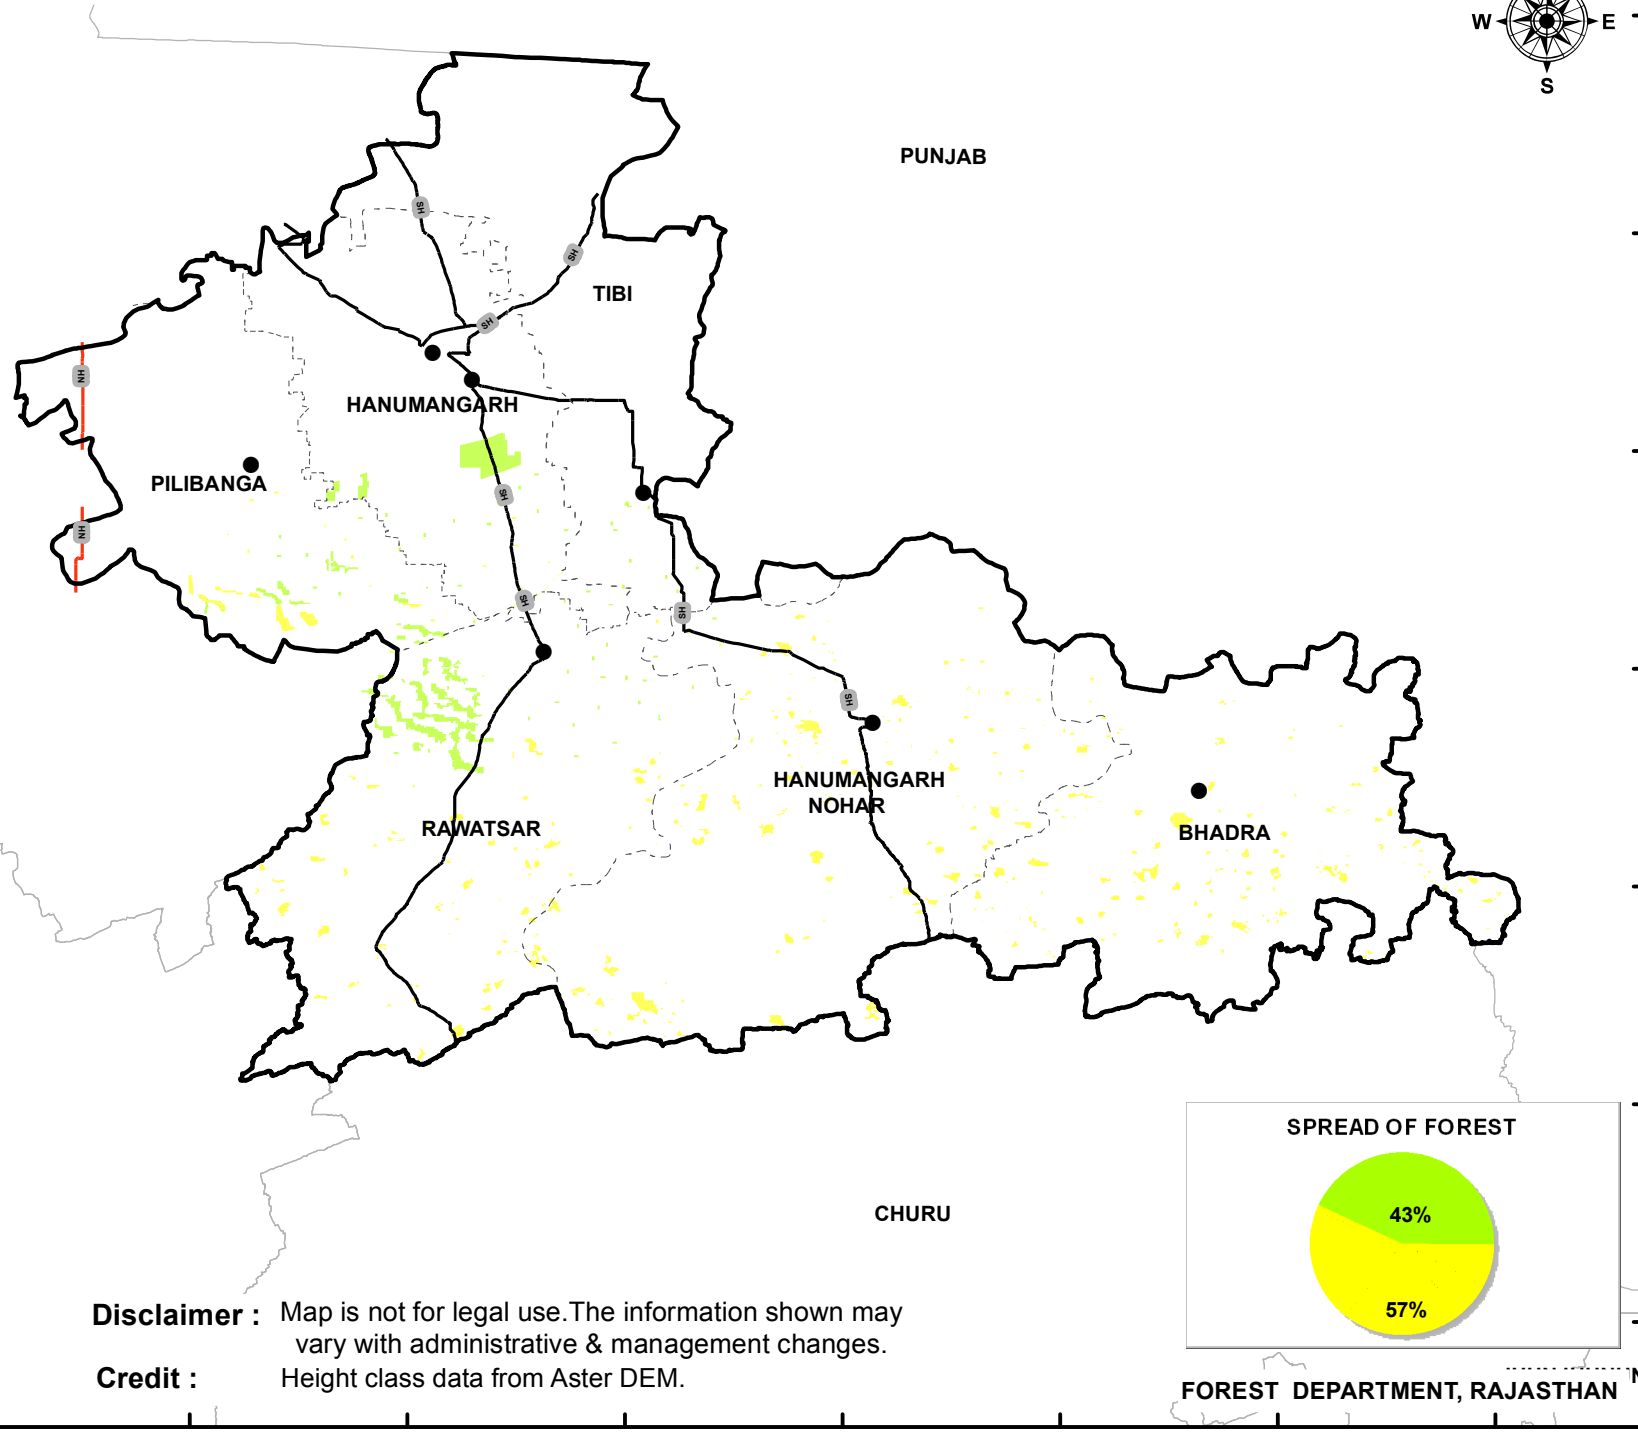

FOREST DIVISION : HANUMANGARH

Legend

- RANGE HQ.
- ▭ DIVISION BOUNDARY
- - - RANGE BOUNDARY

MAJAR ROAD

- NATIONAL HIGHWAY
- STATE HIGHWAY

FOREST BLOCK

- PROTECTED
- UNCLASS

JULY 2022

Disclaimer : Map is not for legal use. The information shown may vary with administrative & management changes.

Credit : Height class data from Aster DEM.

FOREST DEPARTMENT, RAJASTHAN