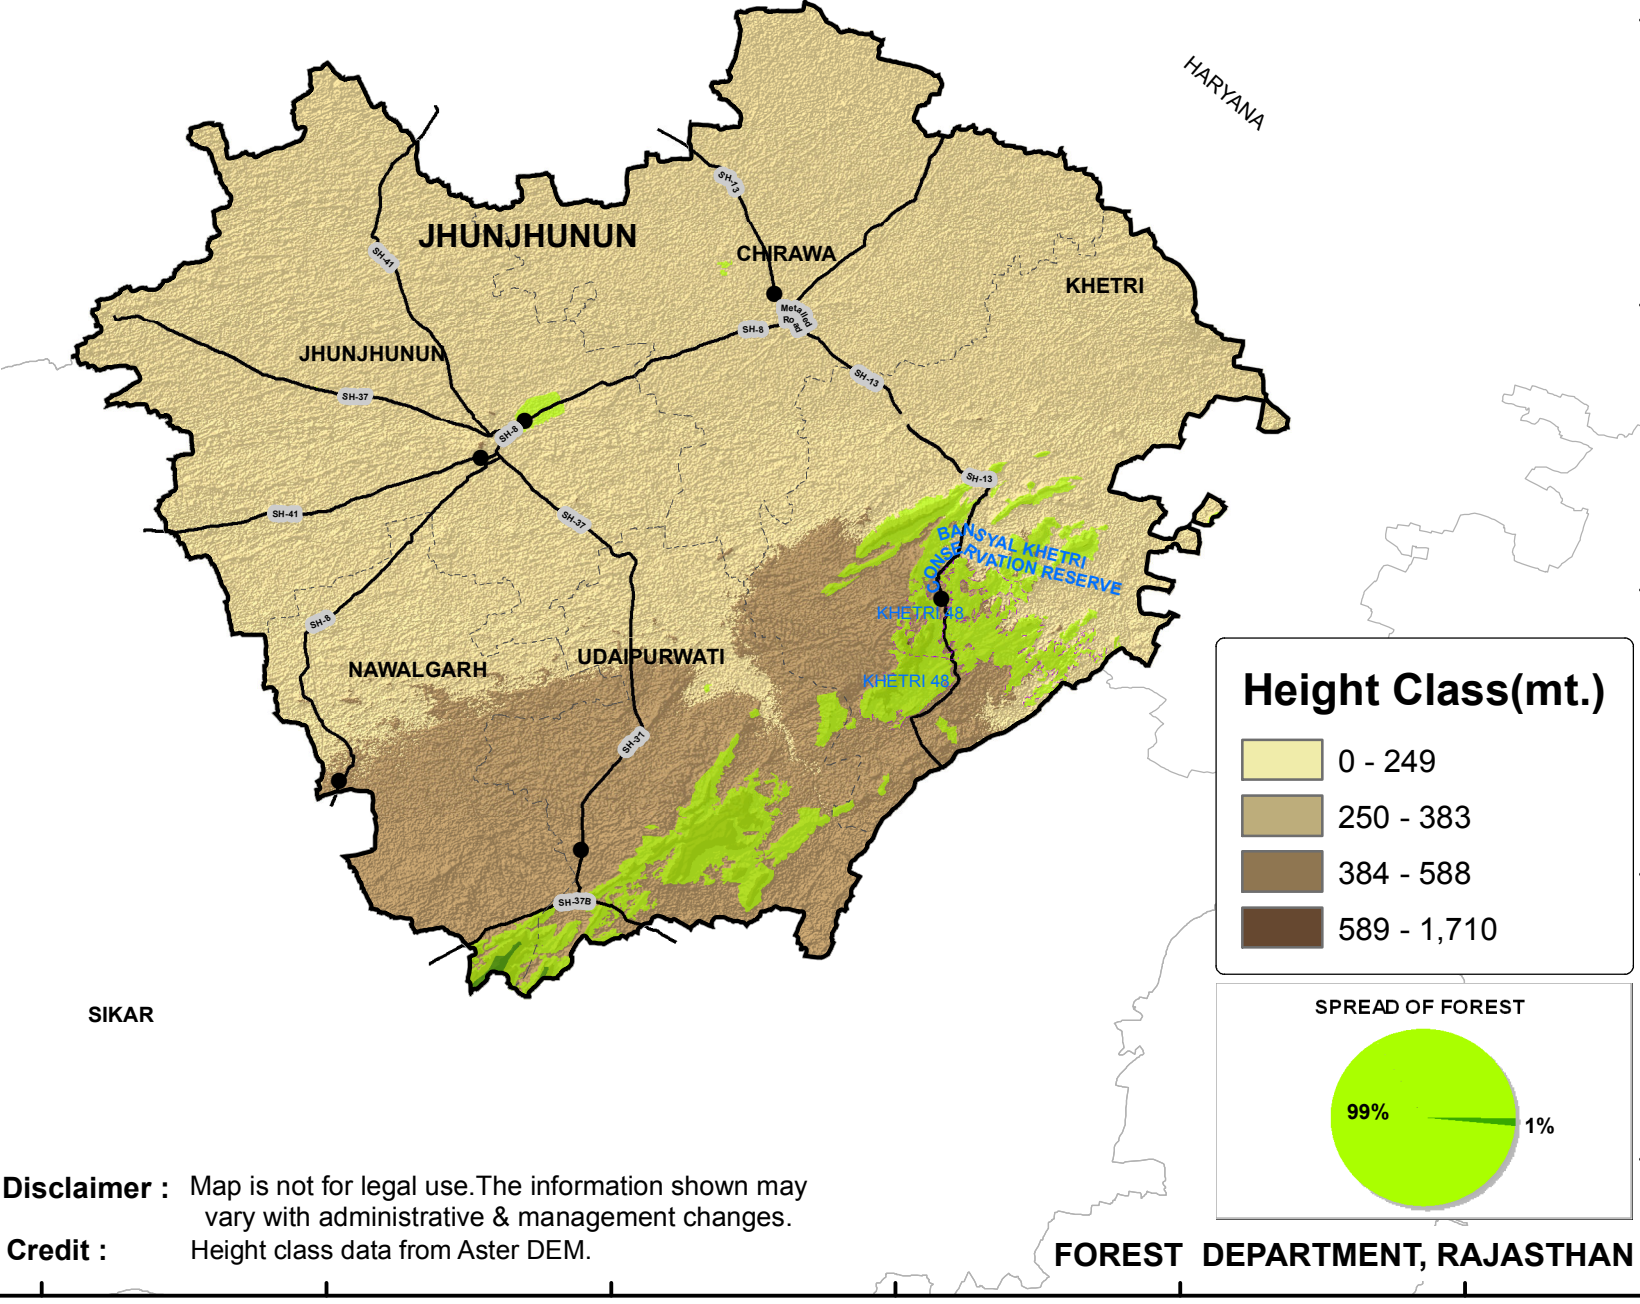

FOREST DIVISION : JHUNJHUNUN

Legend

- RANGE HQ.
- DIVISION BOUNDARY
- RANGE BOUNDARY
- PROTECTED AREA

MAJAR ROAD

- STATE HIGHWAY

FOREST BLOCK

- RESERVE
- PROTECTED

JULY 2022

Disclaimer : Map is not for legal use. The information shown may vary with administrative & management changes.

Credit : Height class data from Aster DEM.

FOREST DEPARTMENT, RAJASTHAN