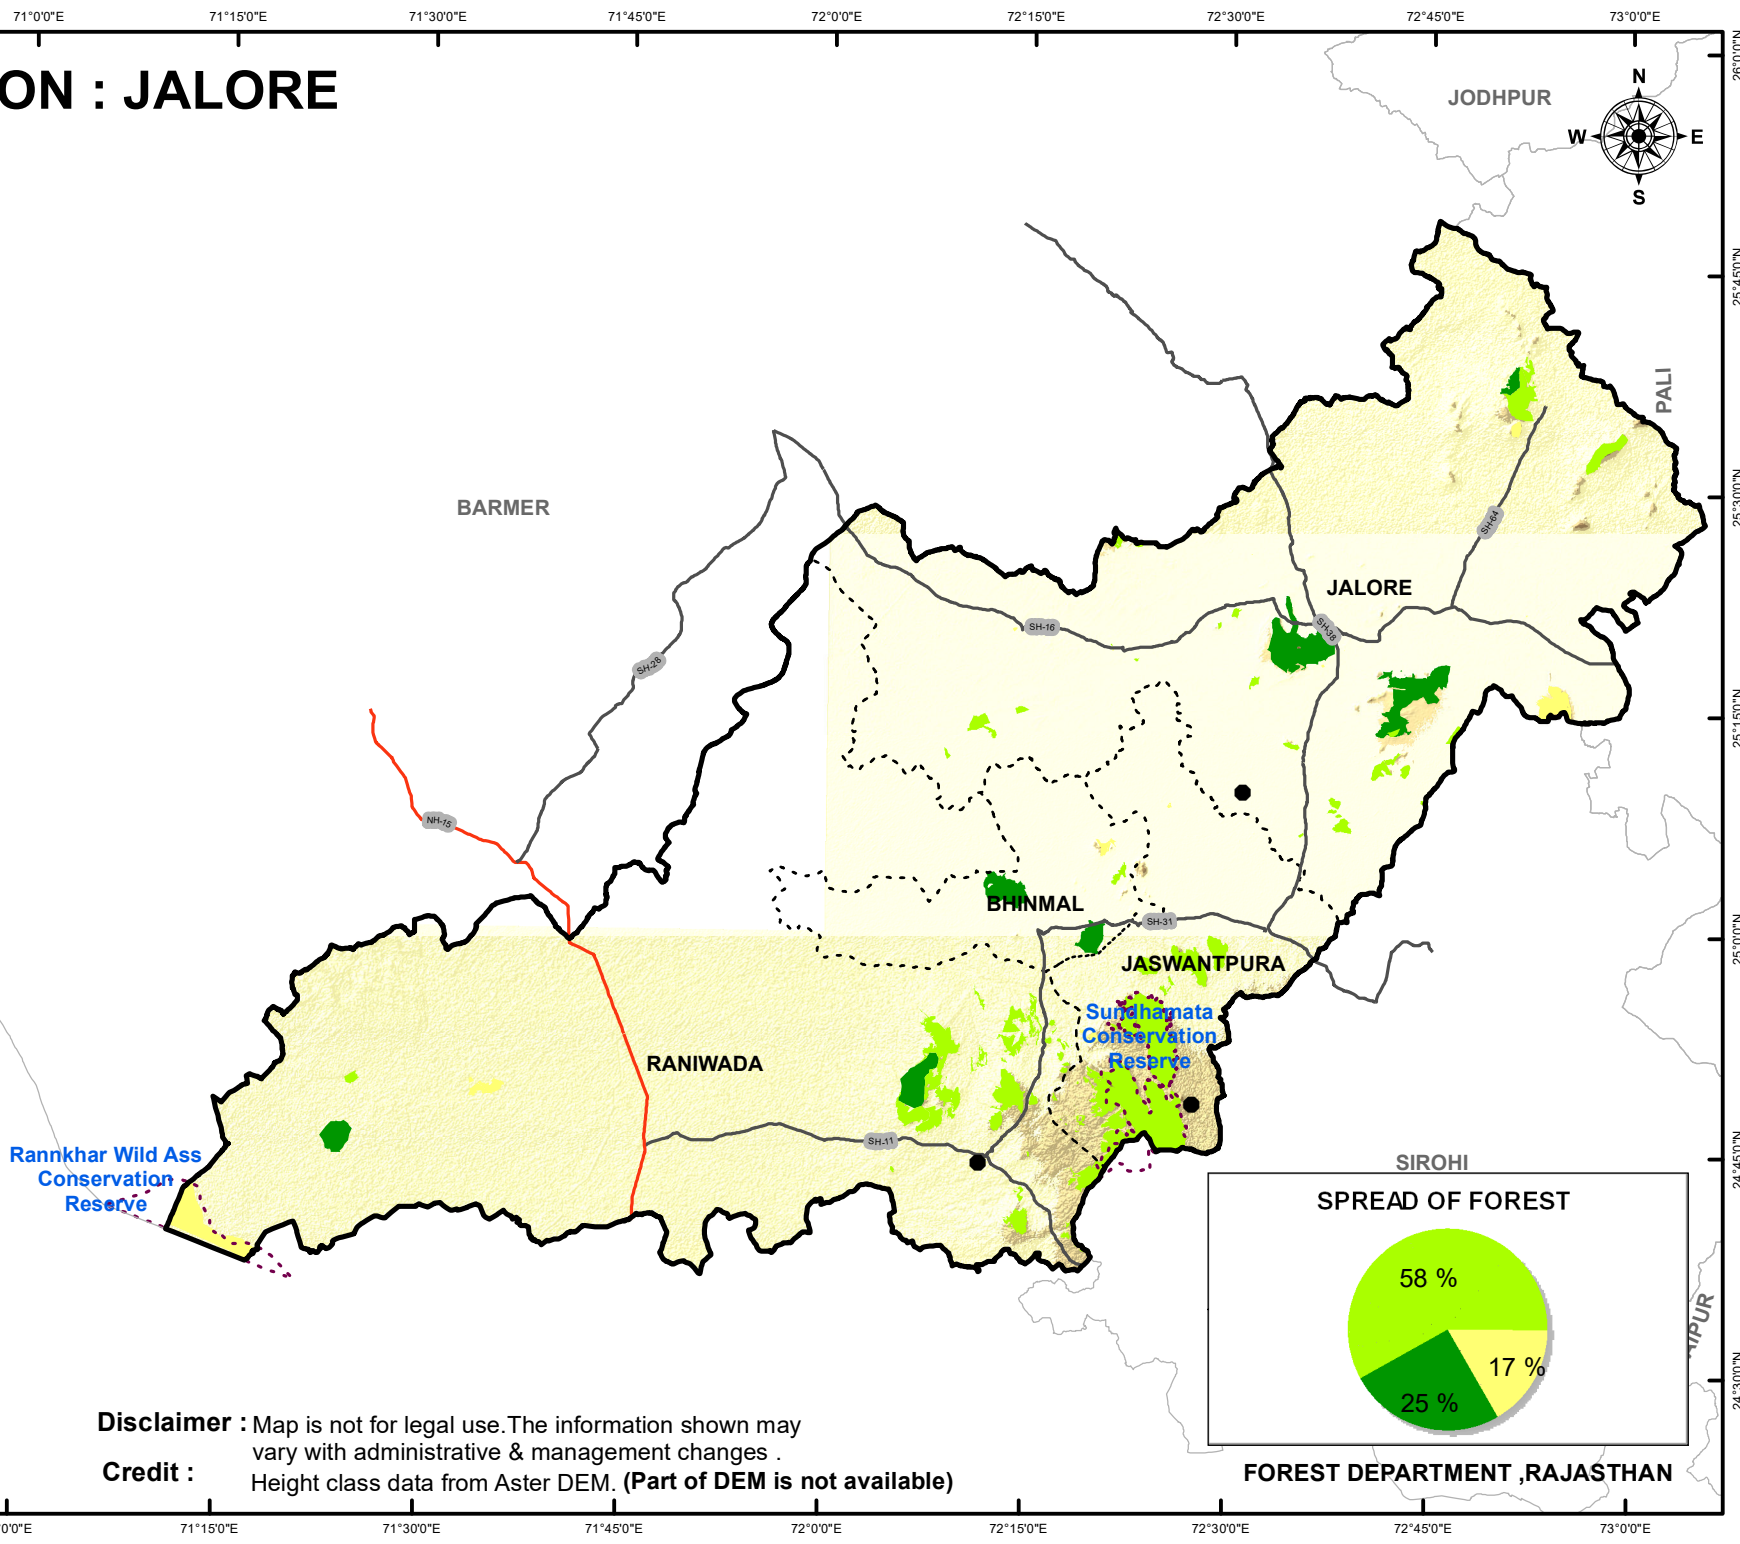

FOREST DIVISION : JALORE

Legend

- RANGE HQ.
- ▭ DIVISION BOUNDARY
- ⋯ RANGE BOUNDARY
- ⋯ CONSERVATION RESERVE

MAJOR ROAD

- NATIONAL HIGHWAY
- STATE HIGHWAY

FOREST BLOCK

- RESERVE
- PROTECTED
- UNCLASS

Height Class (mt.)

- 0 - 242
- 243 - 378
- 379 - 584
- 585 - 1,710

Disclaimer : Map is not for legal use. The information shown may vary with administrative & management changes .

Credit : Height class data from Aster DEM. (Part of DEM is not available)